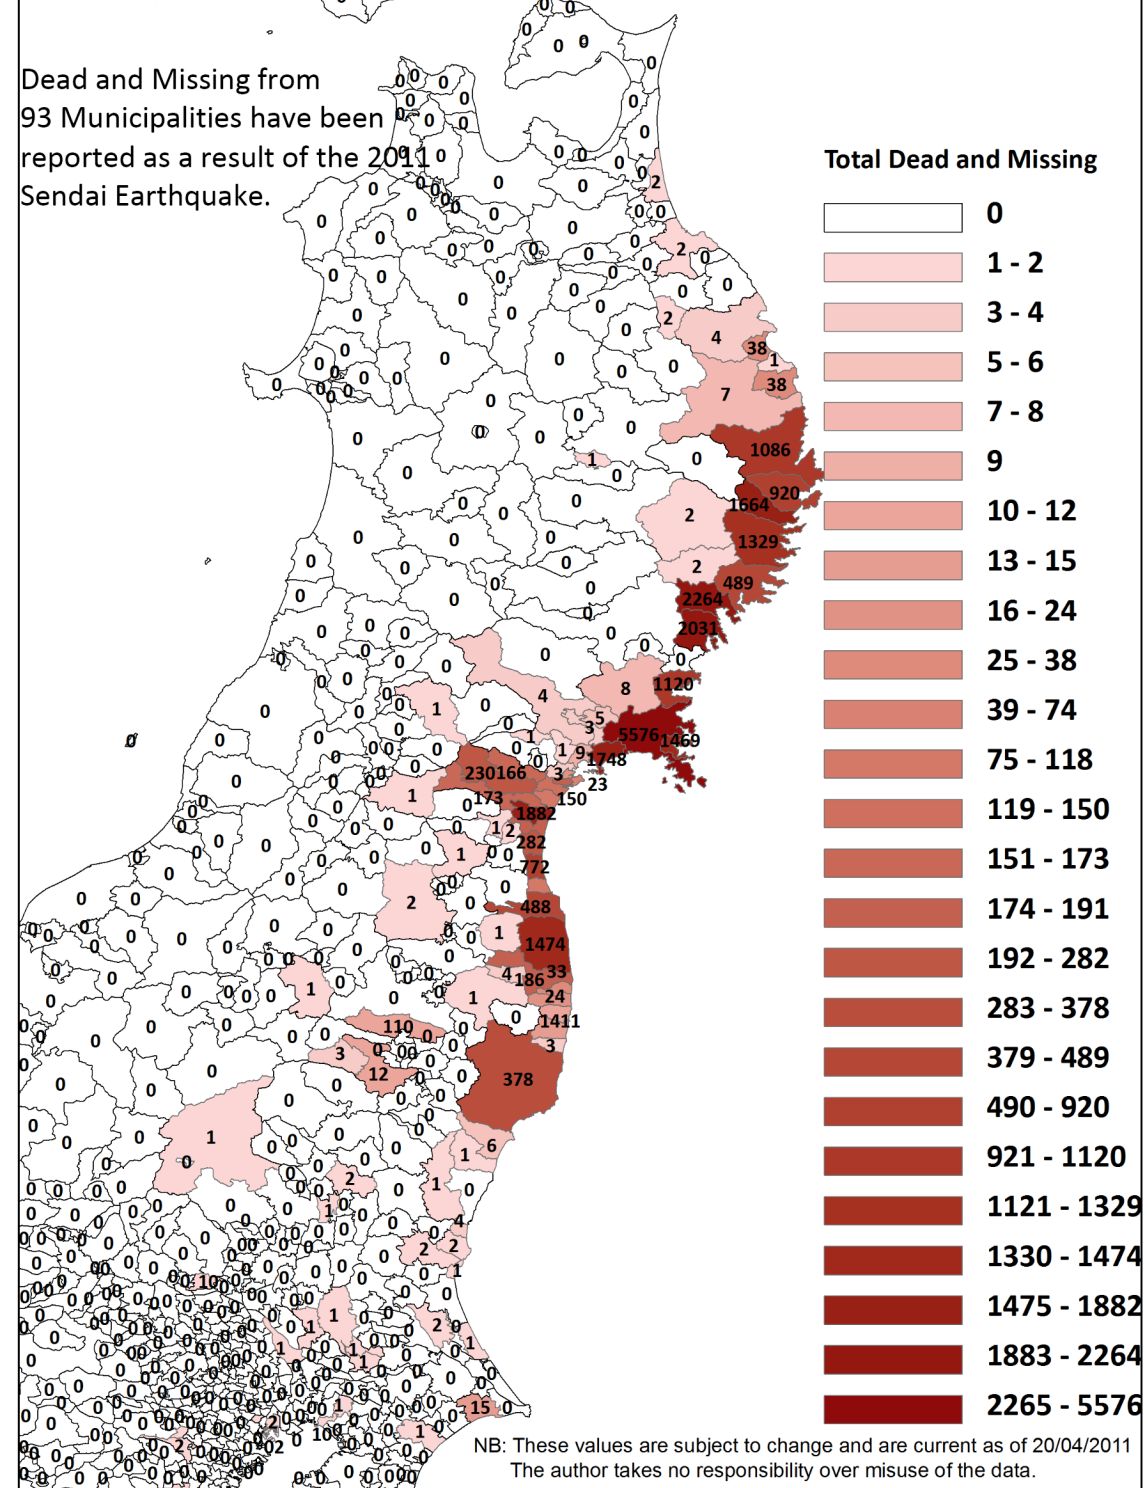

2011 Tohoku Earthquake - CATDAT Situation Report No. 24

Main social impacts on the Japanese municipalities

James Daniell - CEDIM, CATDAT, earthquake-report.com

Total Expected Fatalities per municipality as of 20th April 2011

James Daniell, CATDAT Situation Report 24 - Tohoku Quake

Dead and Missing from 93 Municipalities have been reported as a result of the 2011 Sendai Earthquake.

No. of People in Shelters per municipality as of 19th April 2011

James Daniell, CATDAT Situation Report 24 - Tohoku Quake

Approximately 134000 people remain in shelters. This is down from 495000 on March 15. Around 400 municipalities have at least 1 person in shelter.